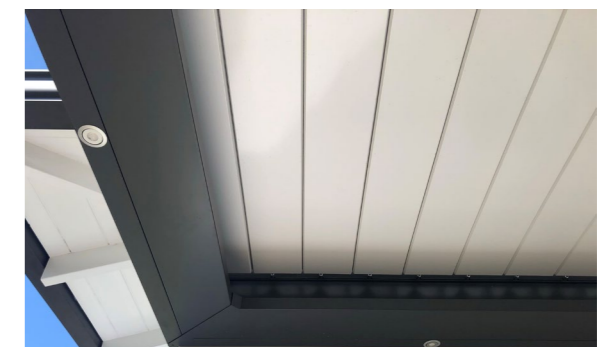

The one-piece extruded aluminium louvres and stainless-steel components are engineered to the highest standards, making the Pacific Outdoor Solutions Louvre Roof suitable for extreme heat, well-below-zero temperatures, super-strong winds, and corrosive coastal conditions. And our louvre roof range now offers even greater versatility with new technology and control system options available.

BEST OF BOTH WORLDS

Closed for Heavy Rain

Once closed, the interlocking blades provide weather protection and channel water to the surrounding gutters.

You will be able to enjoy your outdoor area even when the weather turns.

Angled Open

When required, the blades can be angled to reduce direct sunlight, heat and glare. Ideal on hot days when airflow is desired without the risk of sunburn.

BENEFITS AND FEATURES

- Smooth uncluttered appearance
- Colour matched to your personal tastes
- Peace of mind for near coastal locations
- Enormous design flexibility
- Extremely fine control of sunlight, shade and ventilation levels for warmer winters, cooler summers, and more outdoor comfort
- Beautiful sleek ceiling look when closed
- Peace of mind about structural strength and durability
- Integrated Gutter to provide a clean, seamless look
- Suitable for large outdoor areas
- Remote controlled with 24/7 rain sensor