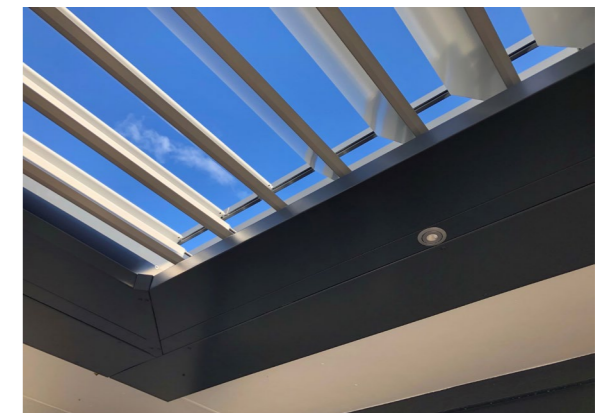

In the ever-increasing enhancement of outdoor areas, louvre roof systems have become more and more popular all weather entertainment areas. Louvre Roofs offer superbly ventilated areas with perfect sun protection. Their sharp design adds a very contemporary feel to any outdoor area. The Aluminium blades lock together to give a watertight seal and an integrated guttering system drains water through concealed downpipes.

The one-piece extruded aluminium louvres and stainless-steel components are engineered to the highest standards, making the Pacific Outdoor Solutions Louvre Roof suitable for extreme heat, well-below-zero temperatures, super-strong winds, and corrosive coastal conditions. And our louvre roof range now offers even greater versatility with new technology and control system options available.

BEST OF BOTH WORLDS

Closed for Heavy Rain

Once closed, the interlocking blades provide weather protection and channel water to the surrounding gutters.

You will be able to enjoy your outdoor area even when the weather turns.

Angled Open

When required, the blades can be angled to reduce direct sunlight, heat and glare. Ideal on hot days when airflow is desired without the risk of sunburn.

BENEFITS AND FEATURES

- Smooth uncluttered appearance
- Colour matched to your personal tastes
- Peace of mind for near coastal locations
- Enormous design flexibility
- Extremely fine control of sunlight, shade and ventilation levels for warmer winters, cooler summers, and more outdoor comfort
- Beautiful sleek ceiling look when closed
- Peace of mind about structural strength and durability
- Integrated Gutter to provide a clean, seamless look
- Suitable for large outdoor areas
- Remote controlled with 24/7 rain sensor